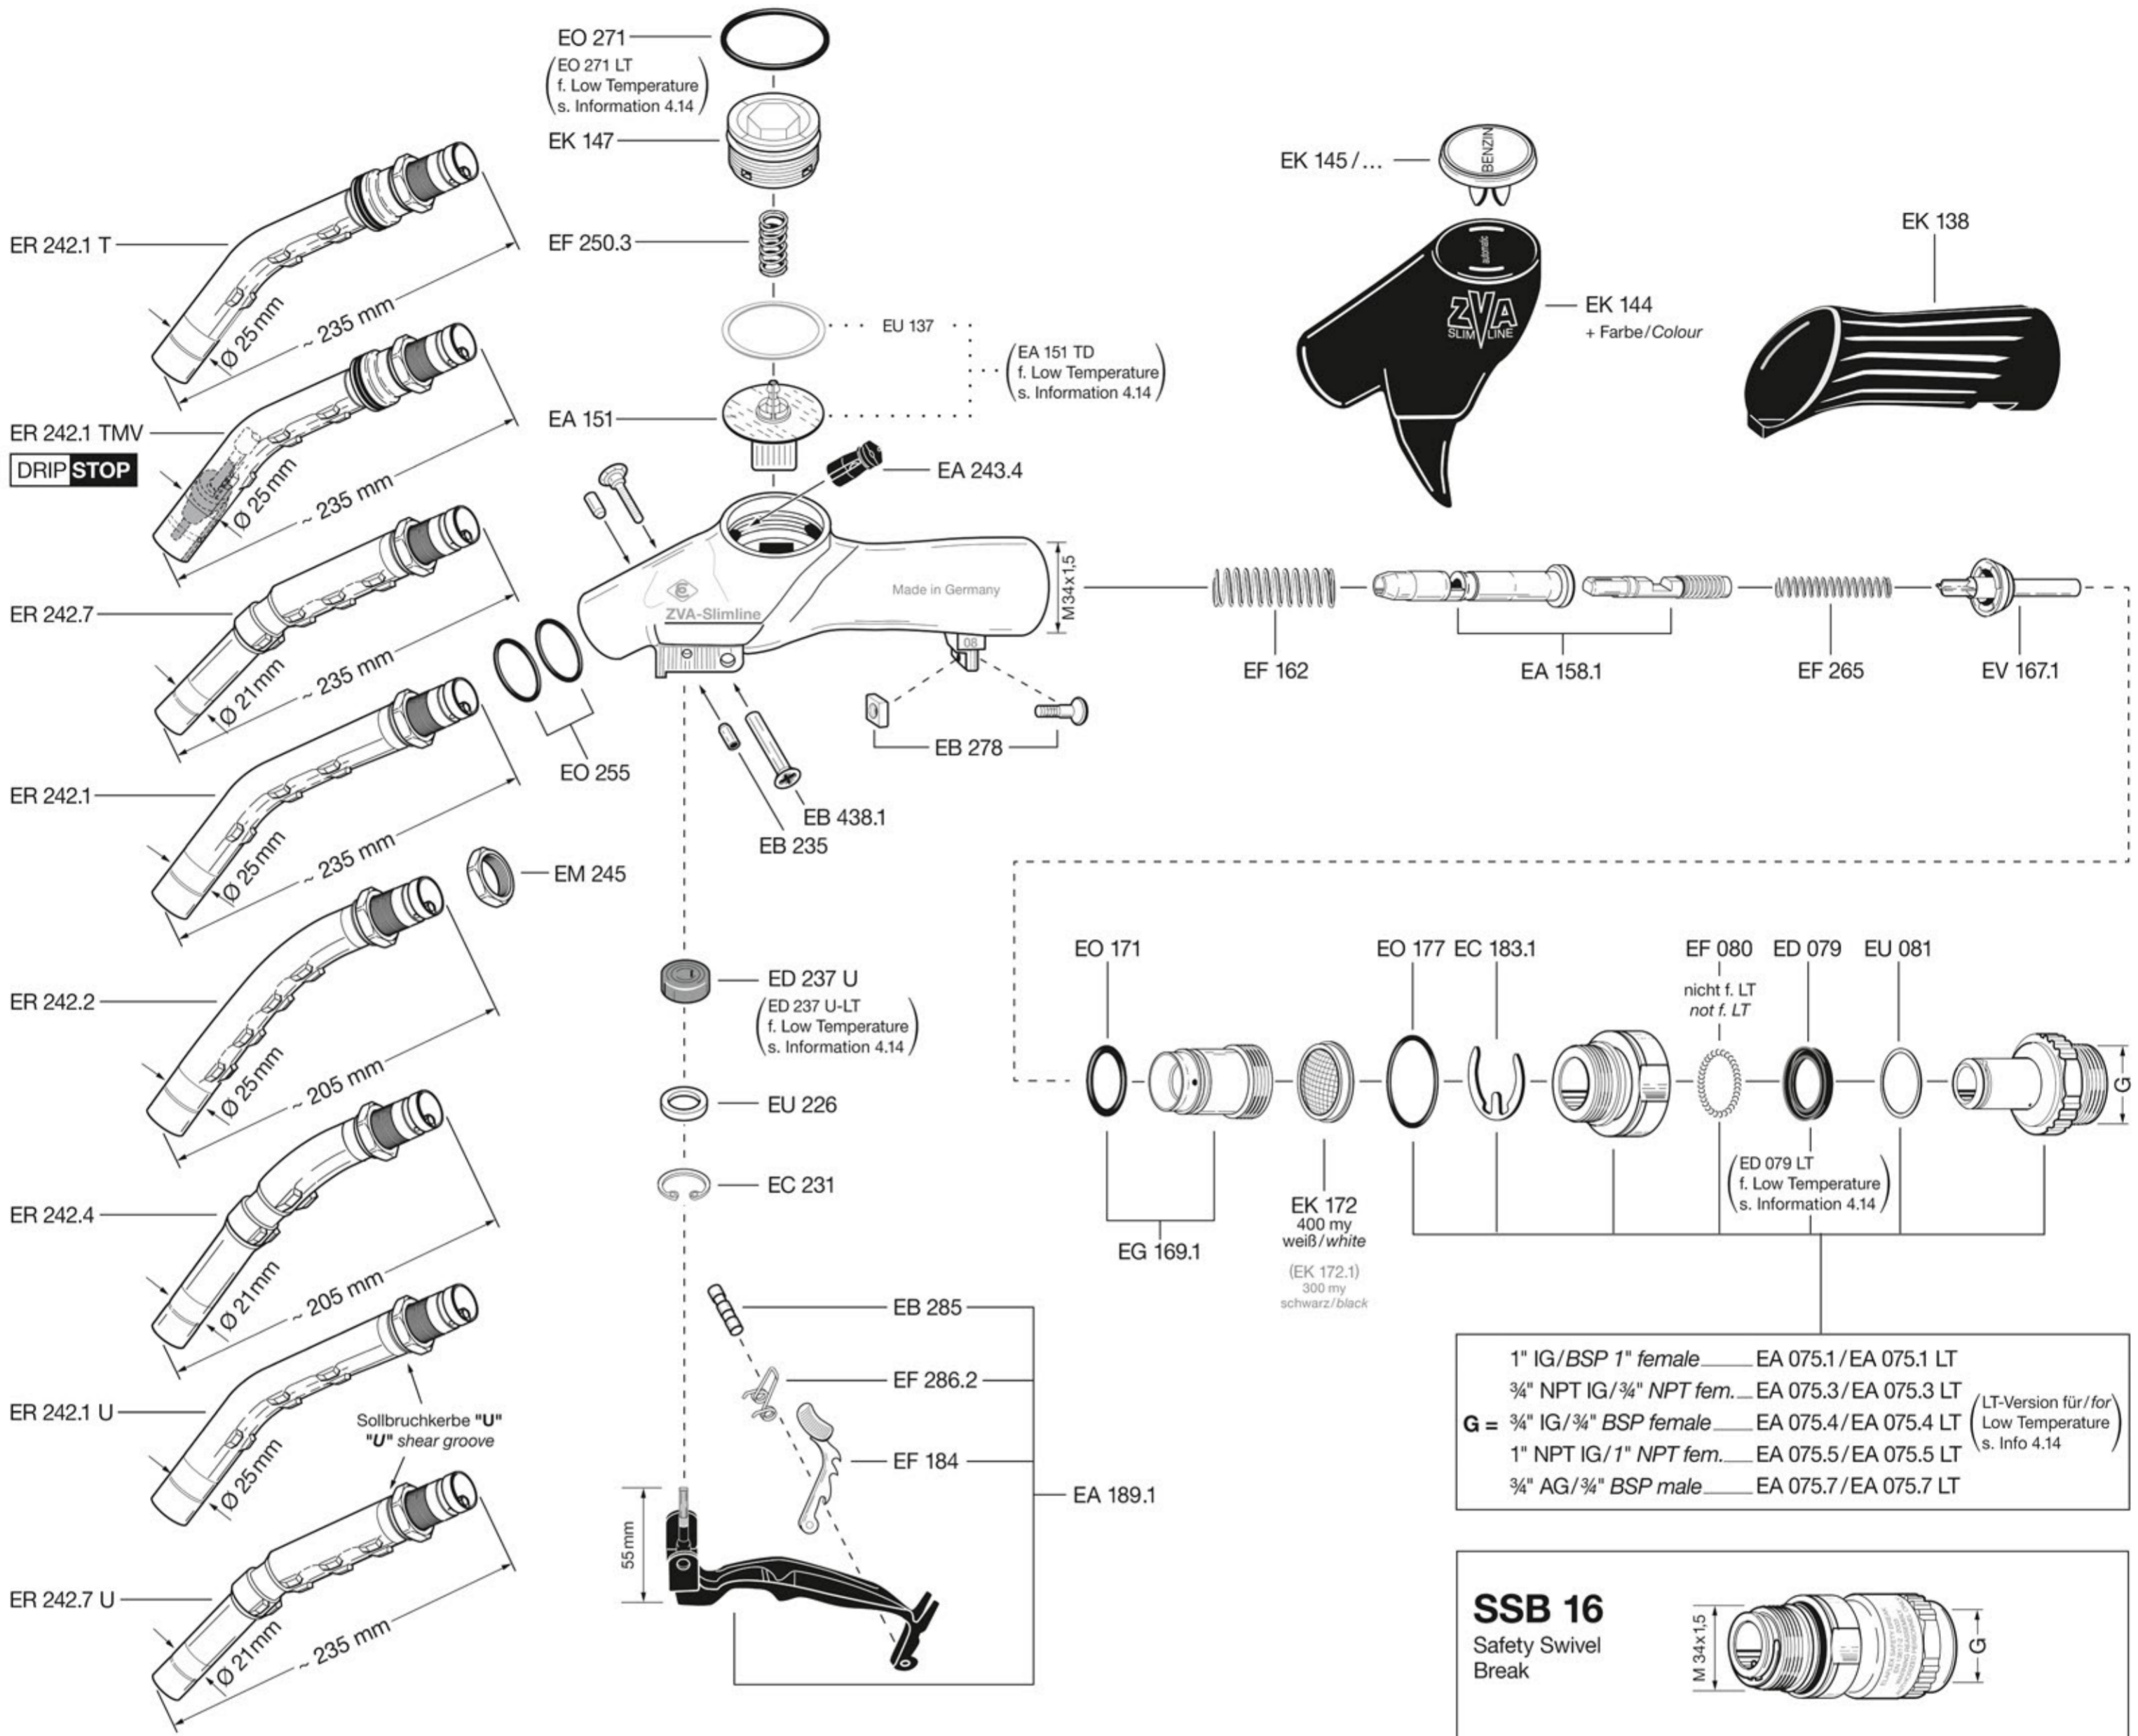

ZVA SLIMLINE

(production until 12.2008)

1" IG/BSP 1" female	EA 075.1/EA 075.1 LT
3/4" NPT IG/3/4" NPT fem.	EA 075.3/EA 075.3 LT
G = 3/4" IG/3/4" BSP female	EA 075.4/EA 075.4 LT (LT-Version für/for Low Temperature s. Info 4.14)
1" NPT IG/1" NPT fem.	EA 075.5/EA 075.5 LT
3/4" AG/3/4" BSP male	EA 075.7/EA 075.7 LT

SSB 16
Safety Swivel Break

M 34x15 G

ESB 16
Elbow Safety Swivel Break

M 34x15 G

PSB 16
Pump Safety Break f. High Hose Dispensers s. Information 6.13

~ 65 mm Hose Coupling

BS 16
Break Sleeve Polyurethane f. SSB 16 + ESB 16 + PSB + Farbe/Colour

~ 90 mm