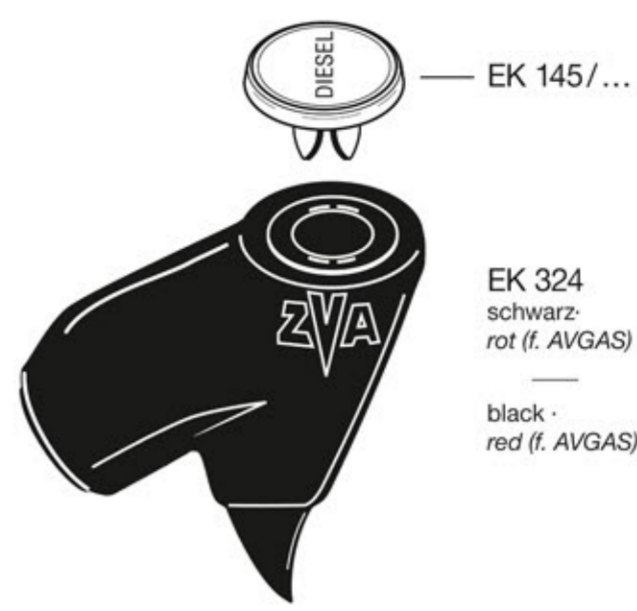

ZVA 32

1 1/2" AG / 1 1/2" BSP male	EA 318
1 1/4" IG / 1 1/4" BSP female	EA 318.4RM
1 1/4" IG / 1 1/4" BSP female	EA 318.4 *