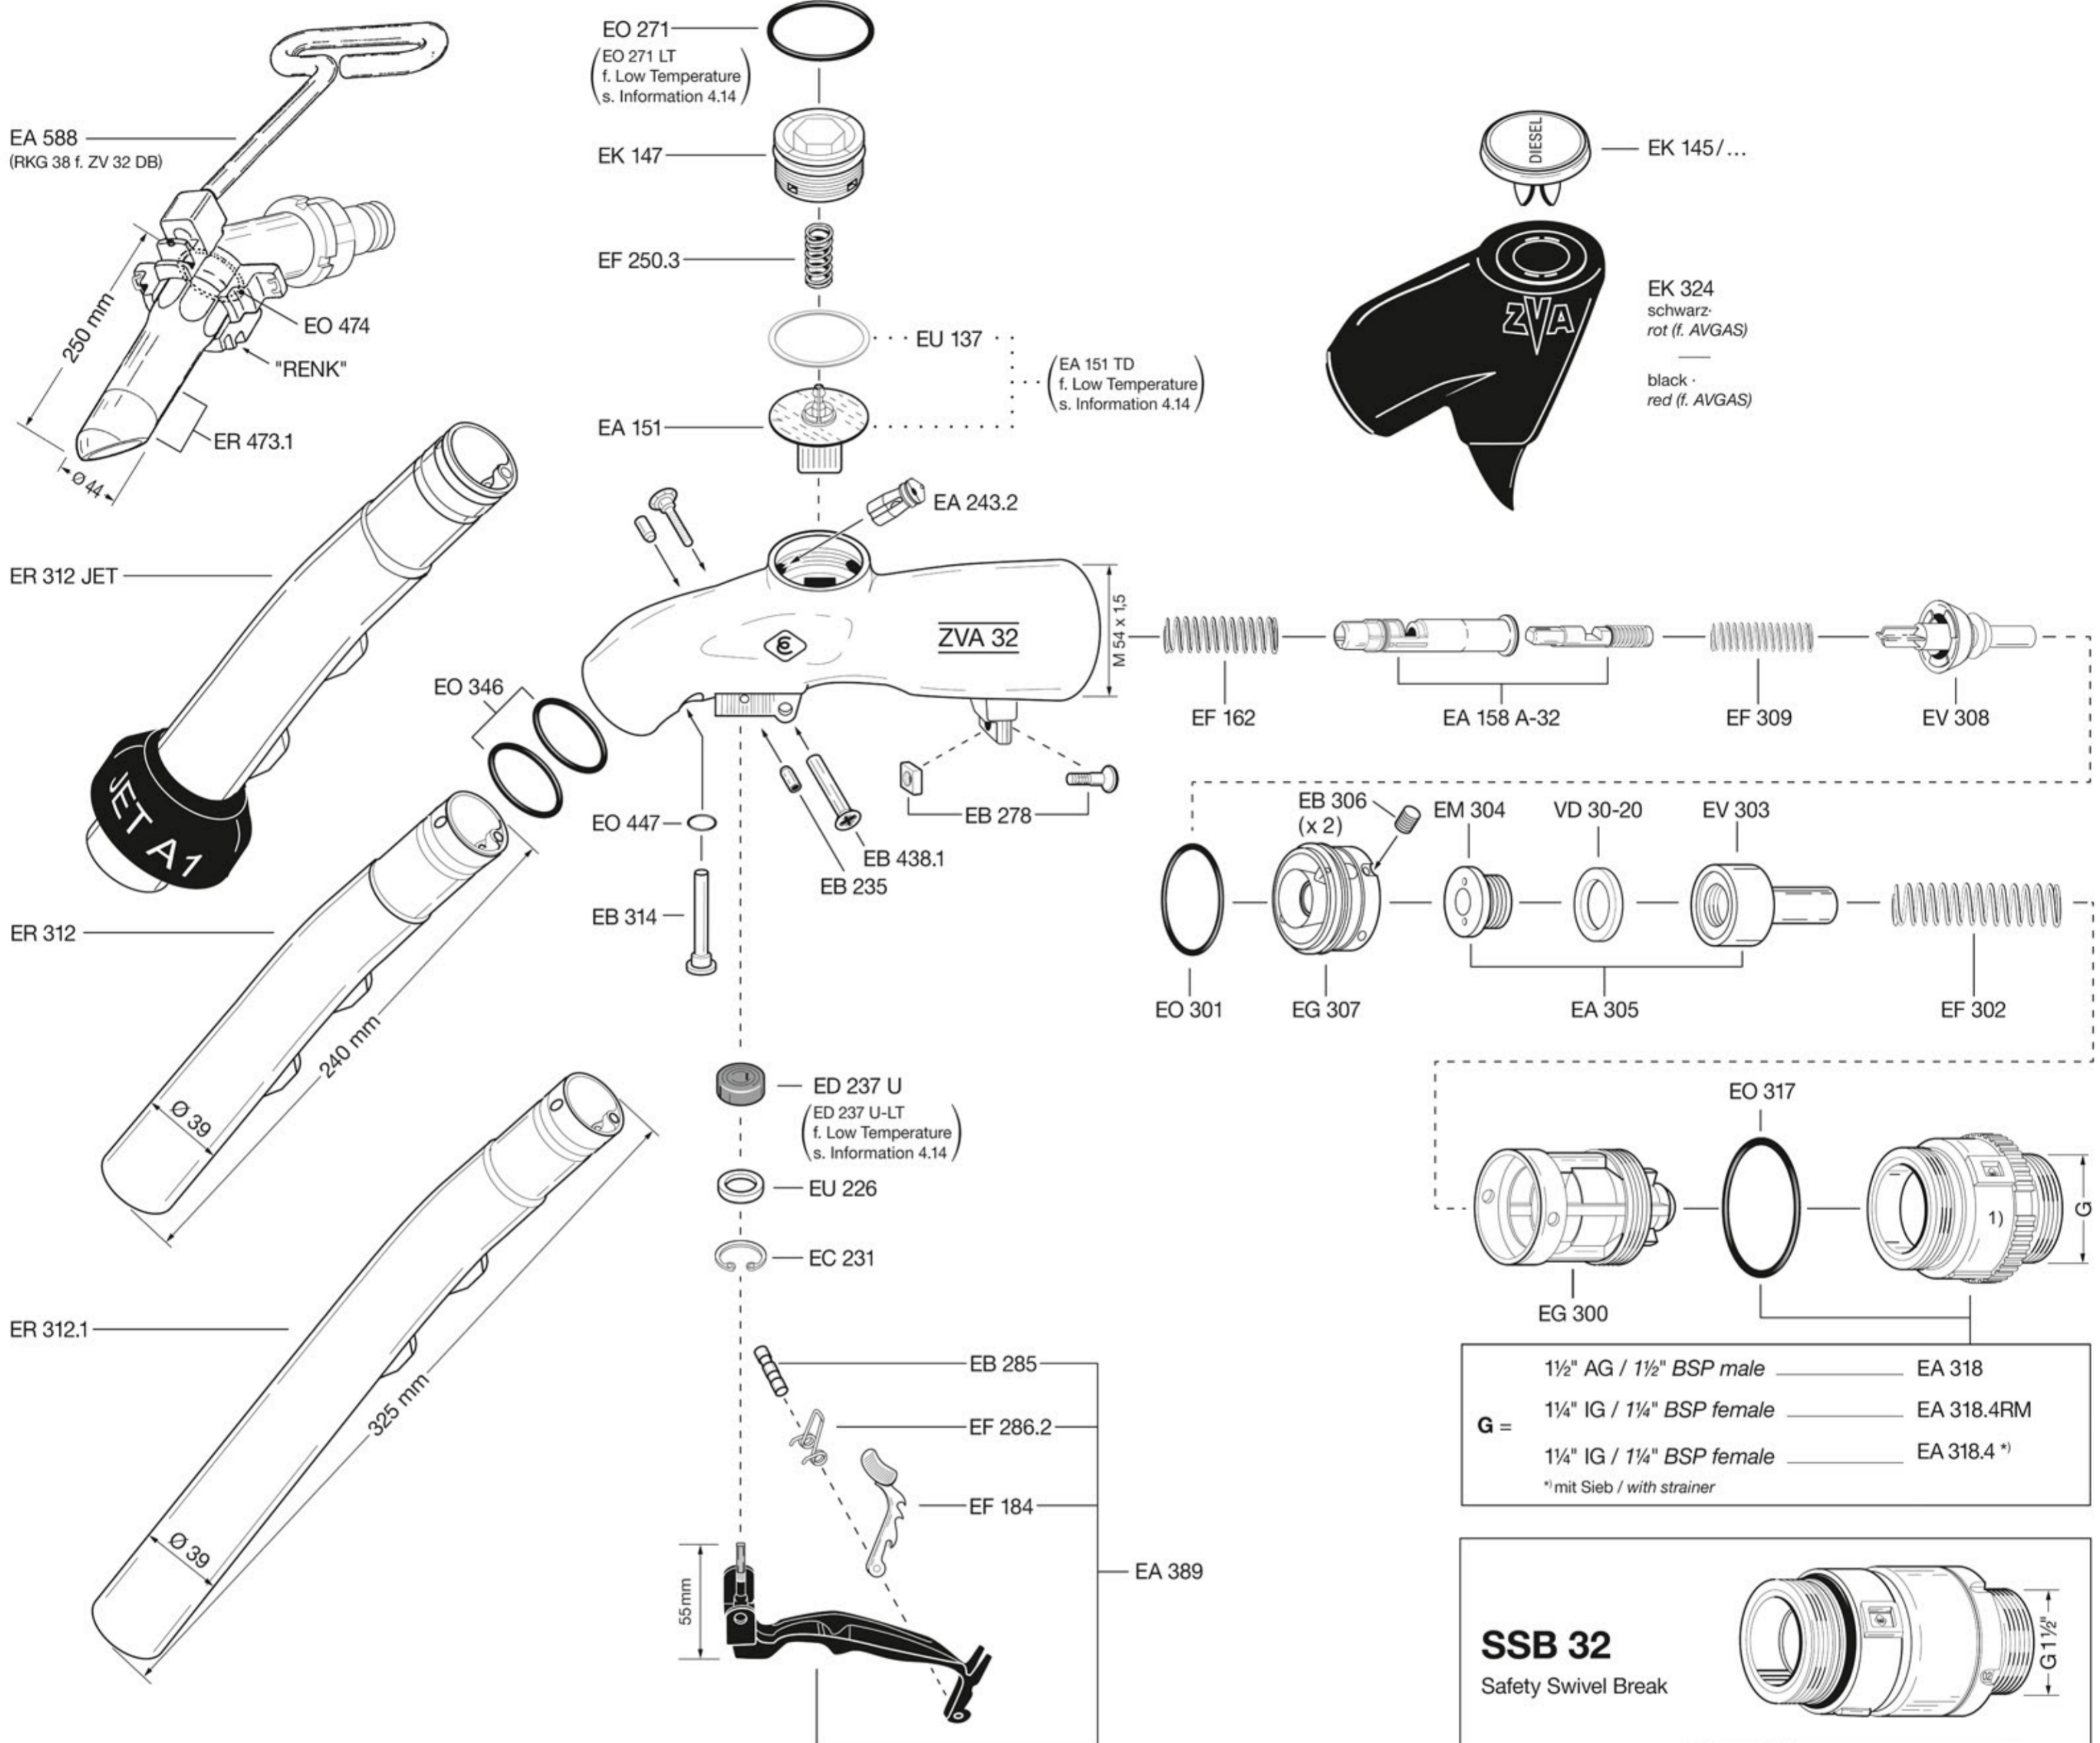

ZVA 32

1 1/2" AG / 1 1/2" BSP male	EA 318
1 1/4" IG / 1 1/4" BSP female	EA 318.4RM
1 1/4" IG / 1 1/4" BSP female	EA 318.4 *