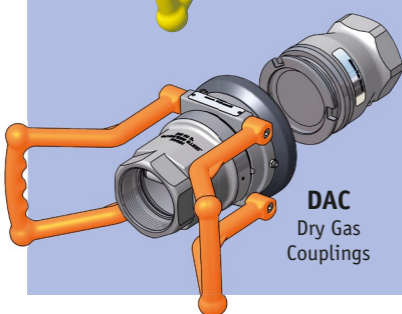

State of the Art.

**Dry Disconnect Couplings
from Mann Tek / ELAFLEX.**

DDC
Dry Disconnect
Couplings

DAC
Dry Aviation
Couplings

DAC
Dry Gas
Couplings

ELAFLEX

ELAFLEX - Gummi Ehlers GmbH

Tel. +49(40) 540 00 5-0 · Fax +49 (40) 540 00 5-67