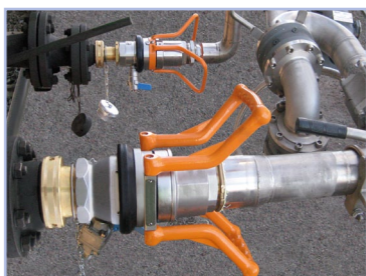

State of the Art.

**Dry Disconnect Couplings
from Mann Tek / ELAFLEX.**

DDC
Dry Disconnect
Couplings

DAC
Dry Aviation
Couplings

DAC
Dry Gas
Couplings

ELAFLEX

ELAFLEX - Gummi Ehlers GmbH

Tel. +49(40) 540 00 5-0 · Fax +49 (40) 540 00 5-67