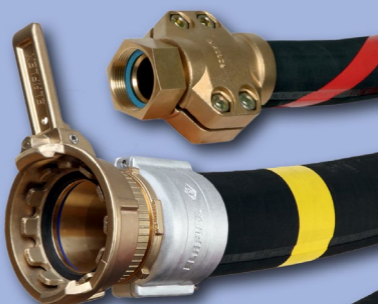

Perfect Connections.

**Quality Refuelling
Equipment from the
Specialist.**

**Hose
assemblies
you can rely on.**

Experience at your disposal:
Elaflex dates back to 1923.

Our name stands for single
source, consistent high quality
refuelling equipment,
made in Germany.

Assured safety and performance
when combining hose and
couplings as an assembly for
hazardous cargo – tested and
certified.

Alternatively, Elaflex components
are also suitable for a safe
self-assembly from the coil.