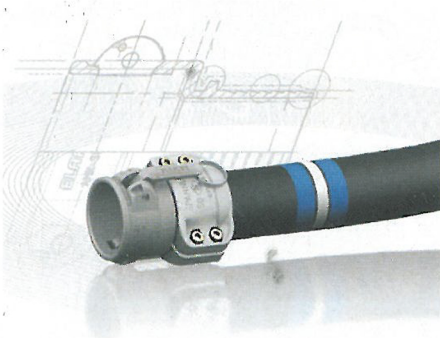

Pumpen, Kompressoren und Armaturen

Pumps, Compressors and Valves

Quick connection of hose assemblies

Cam and groove couplings are popular fittings for quick connection of hose assemblies. Elaflex is presenting a quality product line from their own production. Guaranteed to EN 14420-7 standard, reliable and operationally safe. Samples of these new cam and groove

couplings “made by Elaflex” with ergonomically designed levers will be shown in sizes DN25, 32 und 50. Further equipment specialties at the stand: new generation of DG swivels to protect hoses against torsion; new TD thread seals made of reinforced PTFE, showing significantly improved cold flow behavior and Elapharm pharmaceutical hose assemblies available in three different versions and with an expanded coupling range.