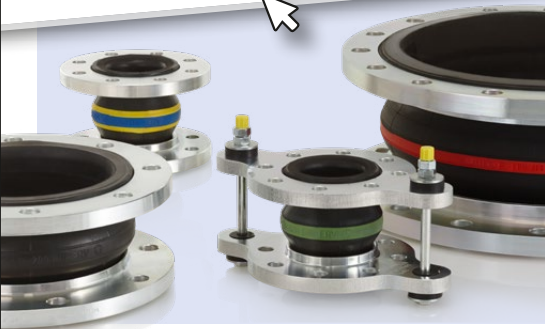

hoseconfigurator.elaflex.de

manntekconfigurator.elaflex.de

Many options, fast choice.

ervconfigurator.elaflex.de

ELAFLEX hose assemblies, rubber expansion joints and couplings reflect the decision for premium quality. They ensure safe operation and long-term optimisation of the total cost of ownership.